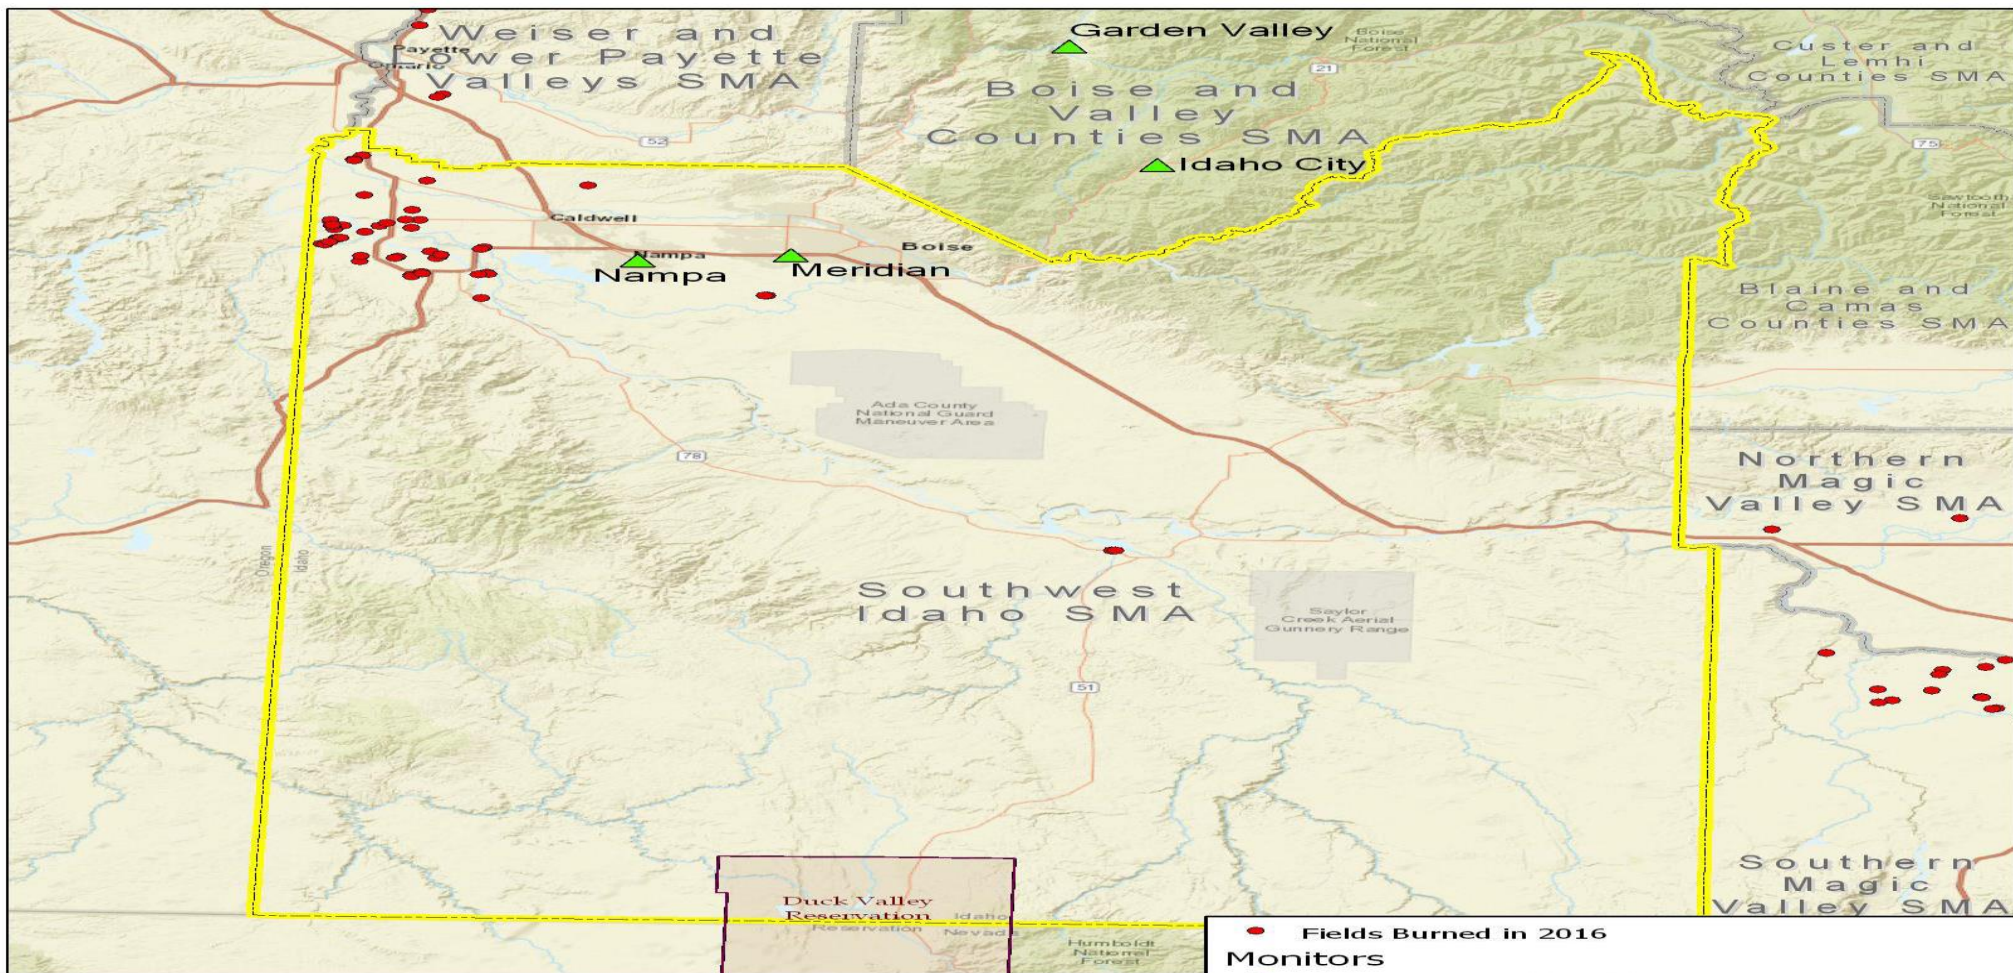

### 2016 Burned Fields

Kootenai County  
Smoke Management Area

- Fields Burned in 2016
- Monitors**
- ▲ PM2.5, operated by DEQ
- ▲ PM2.5, operated by Kootenai Tribe of Idaho
- ▲ PM2.5, operated by Coeur d'Alene Tribe
- ▲ PM2.5, operated by Nez Perce Tribe
- ▲ Seasonal Nephelometer
- ▭ Reservation Boundaries
- ▭ SMA Boundary

**2016 Burned Fields**

Central  
Smoke Management Area

- Fields Burned in 2016
- ▲ Monitors
  - ▲ PM2.5, operated by DEQ
  - ▲ PM2.5, operated by Kootenai Tribe of Idaho
  - ▲ PM2.5, operated by Coeur d'Alene Tribe
  - ▲ PM2.5, operated by Nez Perce Tribe
  - ▲ Seasonal Nephelometer
- ▭ Reservation Boundaries
- ▭ SMA Boundary